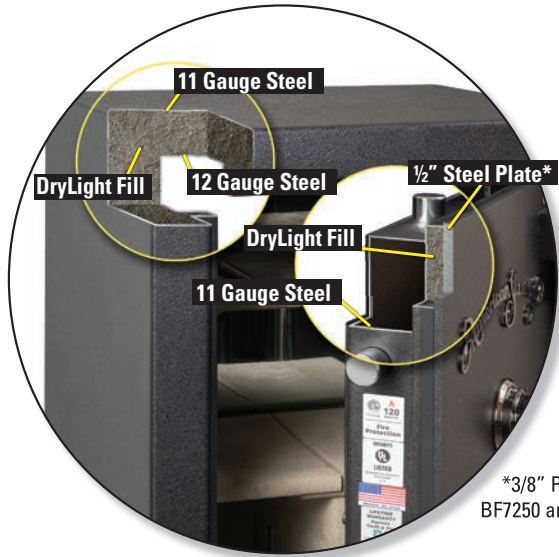

### BF® SERIES CONSTRUCTION

\*3/8" Plate on  
BF7250 and BF6024

**STANDARD BF® GUN SAFES:**  
11 GA OUTER STEEL LINER WITH 12GA INNER STEEL LINER  
TOTALING APPROX 1/4" STEEL BARRIER

**BF7240**

*Shown in Burgandy Metallic with optional Cabinets and Light Kit*

### SECURITY

- 1/2"-Thick Steel Plate Door (BF7250 & BF6024 have 3/8" steel plate)
- Three-Way Bolt Work
- 2"-Thick Body
- UL Level II RSC Burglary Classification (1-Man, 5-minute test. Utilizes tools typically found in a household)
- 12 massive 1 1/2" Chrome Plated Bolts
- 4 Pre-Cut Anchor Holes

### FUNCTIONALITY

- Industry's Most Flexible Interior
- Door Organizer
- Storage for Two Long Guns or Assault Rifles on Door
- Mirrored Back for Added Interior Visibility
- AC Power Outlet