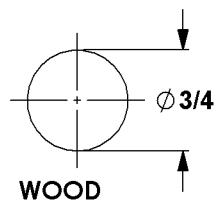

C8055 CAM LOCK

- 5 DISC TUMBLER
- 1 7/16" CYLINDER
- 11/32" CAM OFFSET

CYLINDER MOUNTING HOLES

NOTE: DO NOT USE SPUR WASHER WITH METAL DOOR OR DRAWER