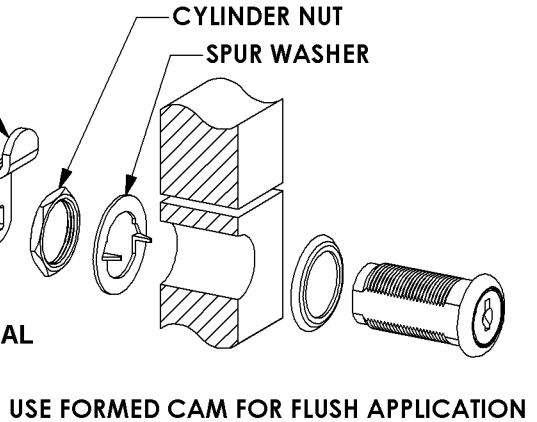

C8055 CAM LOCK

- 5 DISC TUMBLER
- 1 7/16" CYLINDER
- 11/32" CAM OFFSET

CYLINDER MOUNTING HOLES

NOTE: DO NOT USE SPUR WASHER WITH METAL DOOR OR DRAWER