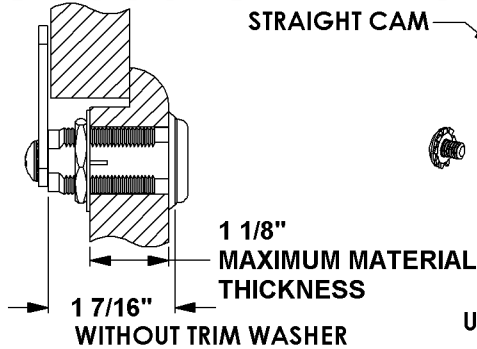

C8055 CAM LOCK

- 5 DISC TUMBLER
- 1 7/16" CYLINDER
- 11/32" CAM OFFSET

CYLINDER MOUNTING HOLES

NOTE: DO NOT USE SPUR WASHER WITH METAL DOOR OR DRAWER