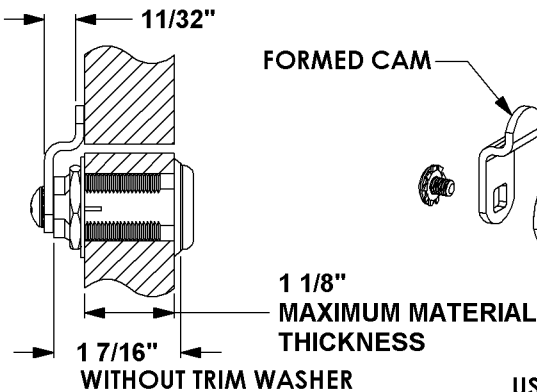

C8055 CAM LOCK

- 5 DISC TUMBLER
- 1 7/16" CYLINDER
- 11/32" CAM OFFSET

CYLINDER MOUNTING HOLES

NOTE: DO NOT USE SPUR WASHER WITH METAL DOOR OR DRAWER