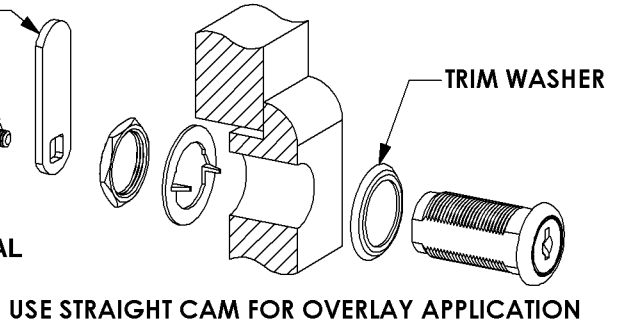

C8055 CAM LOCK

- 5 DISC TUMBLER
- 1 7/16" CYLINDER
- 11/32" CAM OFFSET

CYLINDER MOUNTING HOLES

NOTE: DO NOT USE SPUR WASHER WITH METAL DOOR OR DRAWER