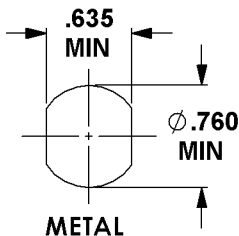

C8055 CAM LOCK

- 5 DISC TUMBLER
- 1 7/16" CYLINDER
- 11/32" CAM OFFSET

CYLINDER MOUNTING HOLES

NOTE: DO NOT USE SPUR WASHER WITH METAL DOOR OR DRAWER